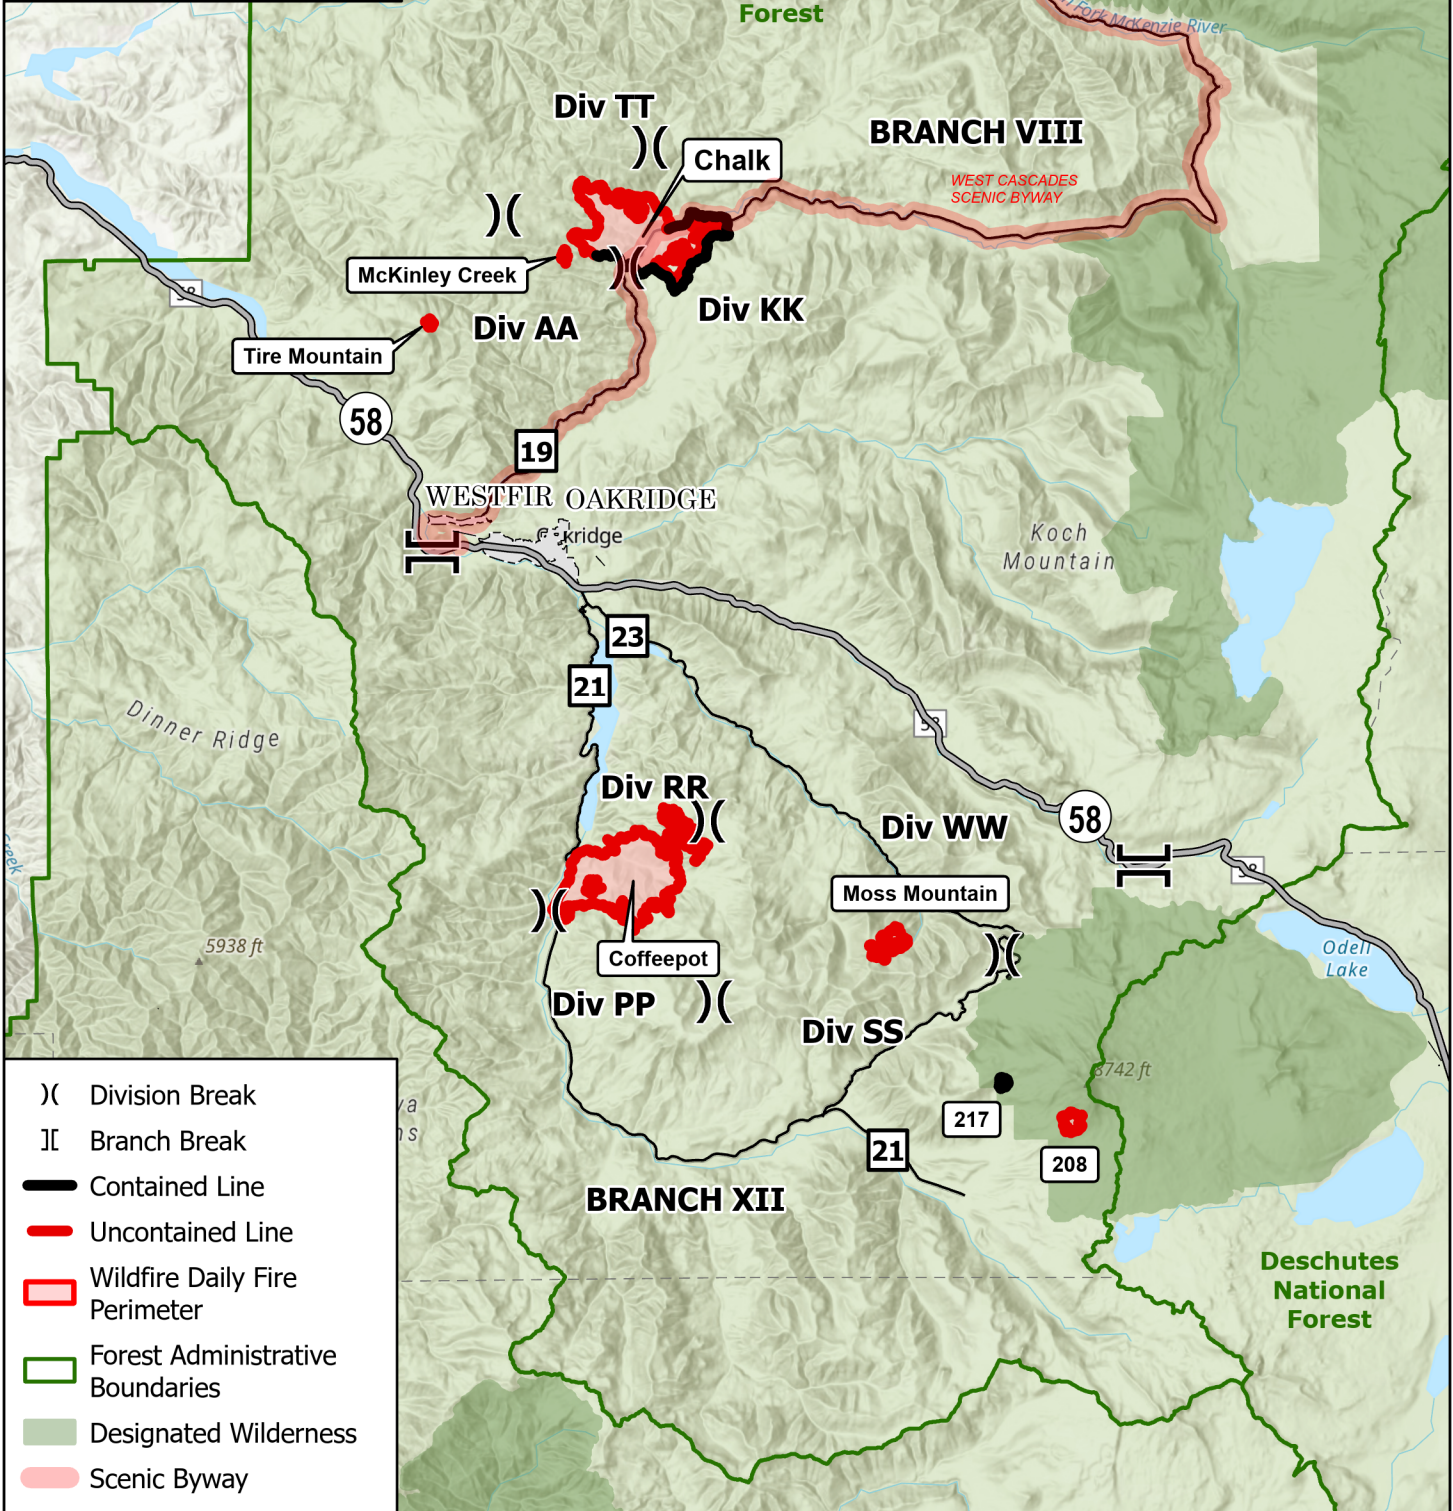

Public Information

Oakridge Lightning Fires 8/02/24

Miles

1:350,000 | RMCIMT Team 1 | 8/1/2024 2121

North American 1983 Datum, LatLong Grid

Incident Name	Acres
208 MF	147
217 MF	38
Chalk	3646
Coffeepot	3956
McKinley Creek	24
Moss Mountain	263
Tire Mountain MF	23

- () Division Break
- || Branch Break
- Contained Line
- Uncontained Line
- ▭ Wildfire Daily Fire Perimeter
- ▭ Forest Administrative Boundaries
- ▭ Designated Wilderness
- ▭ Scenic Byway